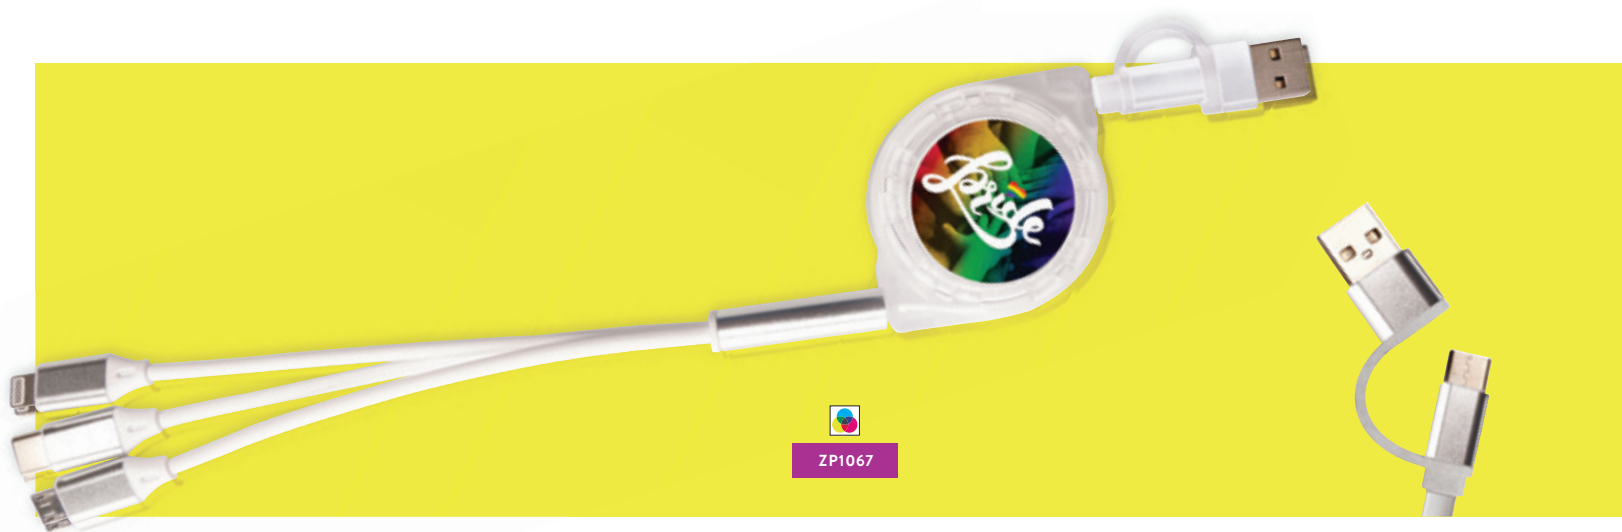

**ZP0066
PULL-UP PHONE STAND**

Slim plastic 2-in-1 phone stand and finger grip. Simply pull the unit open. Available in white and black. Size: 24 x 44mm dia. Print: 35mm dia.

MOQ: 25pcs

**ZC1050
FLAT POWER BANK**

4000mAh aluminium power bank supplied with a micro USB cable and packaged in a natural car box. Available in white. Size: 110 x 68 x 10mm . Print: 50 x 100mm

Certs: RoHS, EMC, MSDS, CE, UKCA

MOQ: 25pcs

**ZP1067
3-IN-1 TYPE-C REEL CHARGER**

Features type-C connector, 5-pin connector (iPhone) and micro USB connector (Android) adaptors and type-C and 2-in-1 connectors. Extends to 100cm. Available in black and white. Size: 240 x 40mm (closed) . Dome: 28.5mm dia.

Certs: RoHS, EMC, CE, UKCA

MOQ: 25pcs